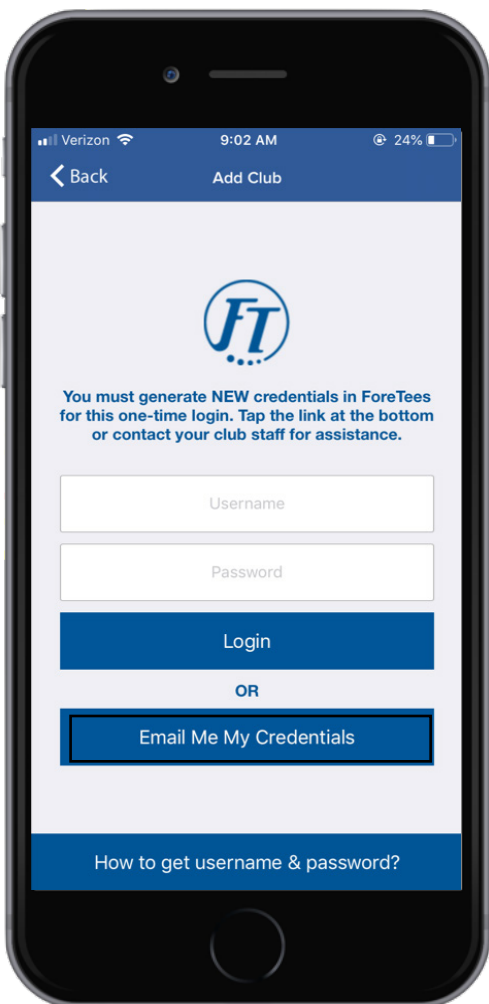

1. Click on your **club name** at the top.

2. Click **Add Club or User**.

3. Use the **Email My Credentials** Tool to receive log-in credentials