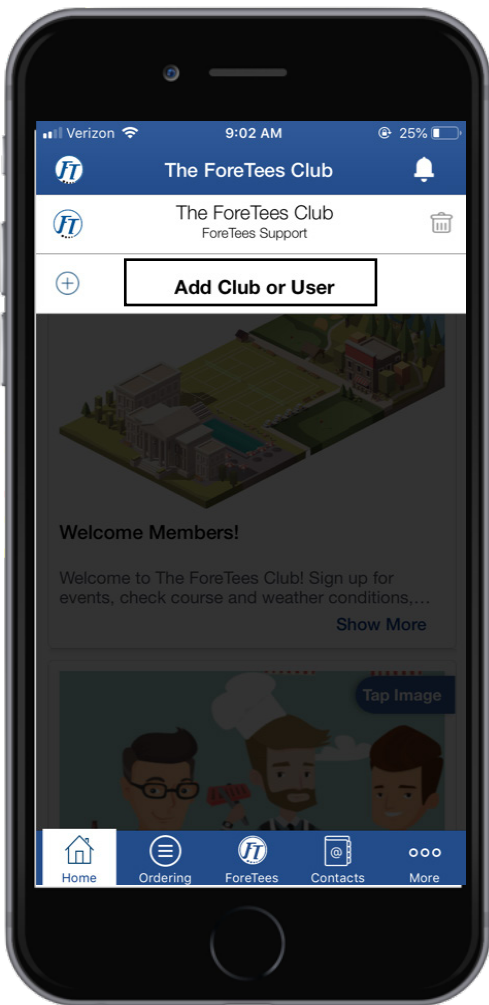

1. Click on your **club name** at the top.

2. Click **Add Club or User**.

3. Use the **Email My Credentials** Tool to receive log-in credentials